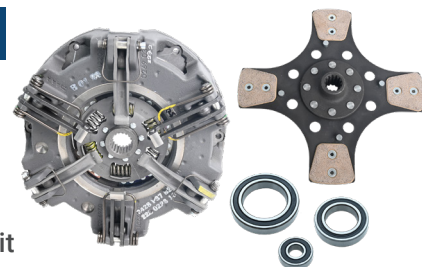

New

King Pin
57140
John Deere 6020 6030 7020 6005 6M 04 Series

New

Hydraulic Pump
57234
John Deere 5E 5003 5004 5D Series

New

Alternator
57747
John Deere 5003 5004 5010 5E 5D Series

New

Water Pump
57235
John Deere 30 5010 5003 5004 5D 5E Series

New

LUK Clutch Kit
57092
John Deere 5010 5E 5003 Series

New

Autosteer Push Button Switch For Shifter Knob
57244
John Deere 5M 6R 6RC 6M 7R 6030 7030 04 Series

New

Shifter Knob Without Autosteer Switch
57243
John Deere 6030 7030 6M 6R 7R 6M China Series