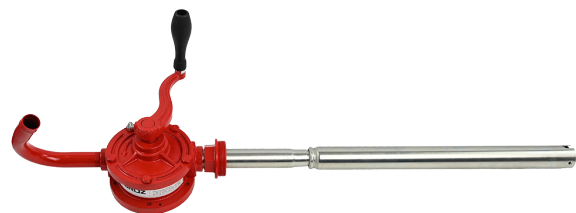

Tap & Die Set - Metric - 41pc
56497

New

Retra Knife 6 Blades
56499

New

**2 Jaw Lazy Tong Riveter with 3
Nose Pieces - 3.2mm 4.0mm 4.8mm**
56500

New

GROZ Lever Grease Gun - Dual Piston 6000psi
56504

New