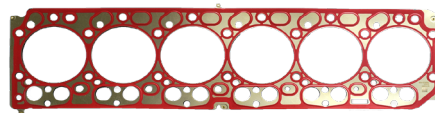

Head Gasket
54471
John Deere 6010 6020
6030 7020 7030 Series